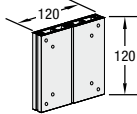

VA 5933 P1
With end caps
in anodized
aluminium

VA 5943 P1
With end caps
in anodized
aluminium

	Sections width (W)	
	3	4
Sections depth (D)	2 VA 5132	VA 5142
	3 VA 5133	VA 5143

All systems are supplied excluding graphic panels. Package solution includes structure, spotlights and transport case VA 8075. Truss package includes uprights and trusses, and assembly tool E 14 all packed in transport case VA 8075. For other set ups, contact your local OCTANORM Display Partner.

ACCESSORIES:

VA 1213
Display shelf,
white

VA 1214
Display shelf,
white

VA 1216
Display shelf,
white

VA 1217
Display shelf,
white

VA 1240
Brochure shelf
universal

VA 5032
Brochure
shelf, right

VA 5036
Brochure
shelf, left

E 275
Bag holder

VA 8074
Counter top, for case, white

E 185
Screen-Adaptor

E 186
Screen-Adaptor

VA 5035
Magnetic strip
30 m, self-
adhesive

TECHNICAL INFORMATION:

A 40mm wide VELCRO must be sewn around the edges of the backside