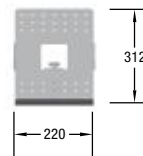

VA 5933 P1
With end caps
in anodized
aluminium

VA 5943 P1
With end caps
in anodized
aluminium

	Sections width (W)	
	3	4
Sections depth (D)	2 VA 5132	VA 5142
	3 VA 5133	VA 5143

All systems are supplied excluding graphic panels. Package solution includes structure, spotlights and transport case VA 8075. Truss package includes uprights and trusses, and assembly tool E 14 all packed in transport case VA 8075. For other set ups, contact your local OCTANORM Display Partner.

ACCESSORIES:

VA 1213
Display shelf,
white

VA 1214
Display shelf,
white

VA 1216
Display shelf,
white

VA 1217
Display shelf,
white

VA 1240
Brochure shelf
universal

VA 5032
Brochure
shelf, right

VA 5036
Brochure
shelf, left

E 275
Bag holder

VA 8074
Counter top, for case, white

E 185
Screen-Adaptor

E 186
Screen-Adaptor

VA 5035
Magnetic strip
30 m, self-
adhesive

TECHNICAL INFORMATION:

A 40mm wide VELCRO must be sewn around the edges of the backside