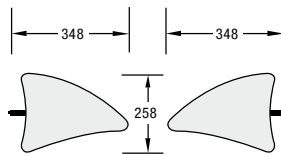

VA 1216
Display shelf,
white

VA 1217
Display shelf,
white