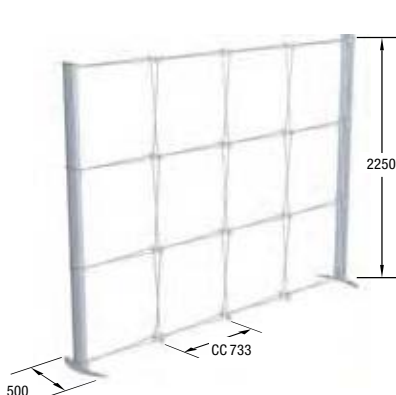

VA 5933 P1
With end caps
in anodized
aluminium

VA 5943 P1
With end caps
in anodized
aluminium

	Sections width (W)	
	3	4
Sections depth (D)	2 VA 5132	VA 5142
	3 VA 5133	VA 5143

All systems are supplied excluding graphic panels. Package solution includes structure, spotlights and transport case VA 8075. Truss package includes uprights and trusses, and assembly tool E 14 all packed in transport case VA 8075. For other set ups, contact your local OCTANORM Display Partner.

ACCESSORIES:

VA 1213
Display shelf,
white

VA 1214
Display shelf,
white

VA 1216
Display shelf,
white

VA 1217
Display shelf,
white

VA 1240
Brochure shelf
universal

VA 5032
Brochure
shelf, right

VA 5036
Brochure
shelf, left

E 275
Bag holder

VA 8074
Counter top, for case, white

E 185
Screen-Adaptor

E 186
Screen-Adaptor

VA 5035
Magnetic strip
30 m, self-
adhesive

TECHNICAL INFORMATION:

A 40mm wide VELCRO must be sewn around the edges of the backside

PANEL MEASUREMENT MAY VARY, DEPENDING ON FABRIC QUALITY BEING USED

Z 961/13
Connects to Octanorm system groove. To upright- or side extrusion

Z 977
Allows connection to other trusses