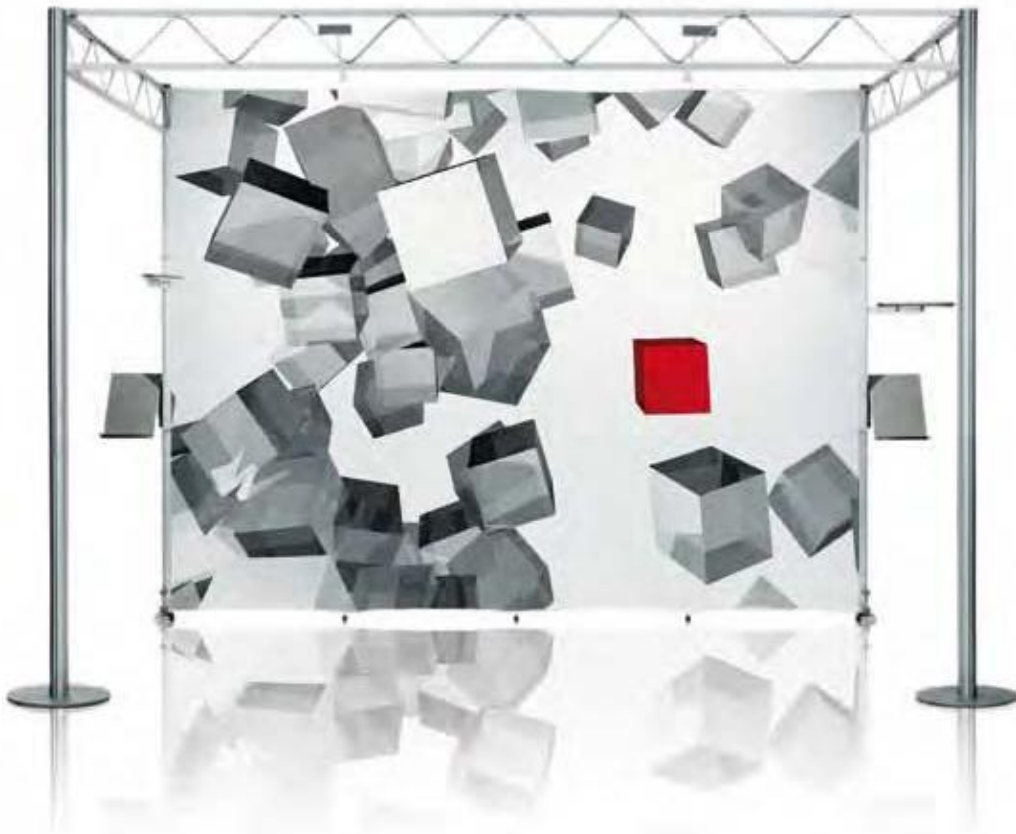

VARIO d400 FABRIC

POP UP SYSTEM

Flexible companion with many different accessories. Vario d400 FABRIC is a functional as well as a flexible display that offers optional accessories such as brochure racks, display shelves and truss modules.

The d400 Fabric is easy to assemble as the fabric graphic attaches with velcro. A magnetic counter top is also available for the hard case.

VA 5943 P1, VA 5143, 2 x VA 1240, 2 x VA 1213

System packed in hard case VA 8075

VA 5933 P1
With end caps
in anodized
aluminium

VA 5943 P1
With end caps
in anodized
aluminium

	Sections width (W)	
	3	4
Sections depth (D)	2 VA 5132	VA 5142
	3 VA 5133	VA 5143

All systems are supplied excluding graphic panels. Package solution includes structure, spotlights and transport case VA 8075. Truss package includes uprights and trusses, and assembly tool E 14 all packed in transport case VA 8075. For other set ups, contact your local OCTANORM Display Partner.

E 275
Bag holder

VA 8074
Counter top, for case, white

E 185
Screen-Adaptor

E 186
Screen-Adaptor

VA 5035
Magnetic strip
30 m, self-
adhesive

TECHNICAL INFORMATION:

A 40mm wide VELCRO must be sewn around the edges of the backside