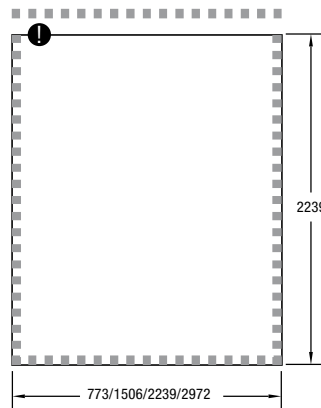

E 275
Bag holder

VA 8074
Counter top, for case, white

E 185
Screen-Adaptor

E 186
Screen-Adaptor

VA 5035
Magnetic strip
30 m, self-
adhesive

TECHNICAL INFORMATION:

A 40mm wide VELCRO must be sewn around the edges of the backside

PANEL MEASUREMENT MAY VARY, DEPENDING ON FABRIC QUALITY BEING USED

Z 961/13
Connects to Octanorm system groove. To upright- or side extrusion

Z 977
Allows connection to other trusses