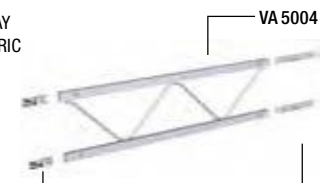

ACCESSORIES:

VA 1213
Display shelf,
white

VA 1214
Display shelf,
white

VA 1216
Display shelf,
white

VA 1217
Display shelf,
white

VA 1240
Brochure shelf
universal

VA 5032
Brochure
shelf, right

VA 5036
Brochure
shelf, left

E 275
Bag holder

VA 8074
Counter top, for case, white

E 185
Screen-Adaptor

E 186
Screen-Adaptor

VA 5035
Magnetic strip
30 m, self-
adhesive

TECHNICAL INFORMATION:

A 40mm wide VELCRO must be sewn around the edges of the backside

PANEL MEASUREMENT MAY VARY, DEPENDING ON FABRIC QUALITY BEING USED

Z 961/13
Connects to Octanorm system groove. To upright- or side extrusion

Z 977
Allows connection to other trusses