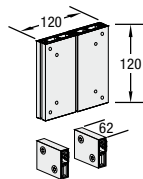

VA 5933 P1
With end caps
in anodized
aluminium

VA 5943 P1
With end caps
in anodized
aluminium

	Sections width (W)	
	3	4
Sections depth (D)	2 VA 5132	VA 5142
	3 VA 5133	VA 5143

All systems are supplied excluding graphic panels. Package solution includes structure, spotlights and transport case VA 8075. Truss package includes uprights and trusses, and assembly tool E 14 all packed in transport case VA 8075. For other set ups, contact your local OCTANORM Display Partner.

ACCESSORIES:

VA 1213
Display shelf,
white

VA 1214
Display shelf,
white

VA 1216
Display shelf,
white

VA 1217
Display shelf,
white

VA 1240
Brochure shelf
universal

VA 5032
Brochure
shelf, right

VA 5036
Brochure
shelf, left

E 275
Bag holder

VA 8074
Counter top, for case, white

E 185
Screen-Adaptor

E 186
Screen-Adaptor

VA 5035
Magnetic strip
30 m, self-
adhesive

TECHNICAL INFORMATION:

A 40mm wide VELCRO must be sewn around the edges of the backside