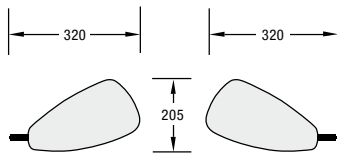

ACCESSORIES:

VA 1213
Display shelf,
white

VA 1214
Display shelf,
white