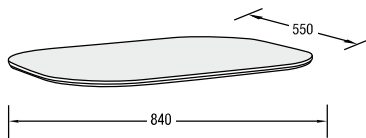

VA 5933 P1
With end caps
in anodized
aluminium

VA 5943 P1
With end caps
in anodized
aluminium

	Sections width (W)	
	3	4
Sections depth (D)	2 VA 5132	VA 5142
	3 VA 5133	VA 5143

All systems are supplied excluding graphic panels. Package solution includes structure, spotlights and transport case VA 8075. Truss package includes uprights and trusses, and assembly tool E 14 all packed in transport case VA 8075. For other set ups, contact your local OCTANORM Display Partner.

ACCESSORIES:

VA 1213
Display shelf,
white

VA 1214
Display shelf,
white

VA 1216
Display shelf,
white

VA 1217
Display shelf,
white

VA 1240
Brochure shelf
universal

VA 5032
Brochure
shelf, right

VA 5036
Brochure
shelf, left

E 275
Bag holder

VA 8074
Counter top, for case, white

E 185
Screen-Adaptor

E 186
Screen-Adaptor

VA 5035
Magnetic strip
30 m, self-
adhesive

TECHNICAL INFORMATION:

A 40mm wide VELCRO must be sewn around the edges of the backside

PANEL MEASUREMENT MAY VARY, DEPENDING ON FABRIC QUALITY BEING USED

Z 961/13
Connects to Octanorm system groove. To upright- or side extrusion

Z 977
Allows connection to other trusses